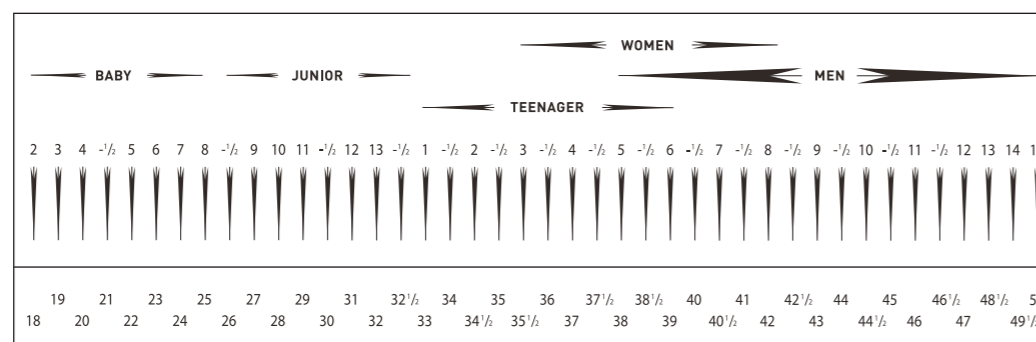

GRÖSSEN

TEXTILIEN

MÄNNER

	XXS	XS	S	M	L	XL	XXL	3XL		
	38	42	46	50	54	58	62	66		
FRAUEN	XXS	XS	S	M	L	XL	XXL	3XL	4XL	5XL
	32	34	36	38	40	42	44	46	48	50
KINDER	2T	XXS	XS	S	M	L	XL	XXL		
	92	104	116	128	140	152	164	176		

SOCKEN

UK GRÖSSEN

1	2	3	4	5
31 - 34	35 - 38	39 - 42	43 - 46	47 - 49

FR GRÖSSEN

SCHUHE

UK GRÖSSEN

FR GRÖSSEN

INHALT